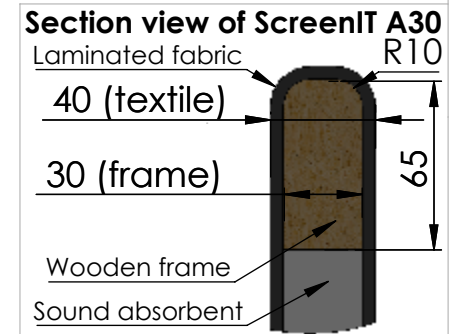

These measurements refer to the frame work and do not include upholstery, seam or zip

Tolerances (mm)			
Dimension			Deviation
(1)	-	20	±0,2
(20)	-	50	±0,5
(50)	-	200	±1,0
(200)	-		±2,0

Material	x	Art.nr.	641400	Blad	1/1	A4
Skala	1:8	Sign.	Jonte	Benämning		Rev
		Datum	2016-09-05	ScreenIT A30 1300x1010 The Rising		-