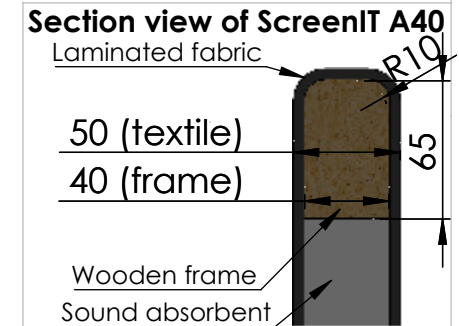

These measurements refer to the frame work and do not include upholstery, seam or zip

Tolerances (mm)			
Dimension			Deviation
(1)	-	20	±0,2
(20)	-	50	±0,5
(50)	-	200	±1,0
(200)	-		±2,0

**GÖTESSONS**

Material	X	Art.nr.	647820	Blad	1/1	A4
Skala	1:15	Sign.	Tolle	Benämning		Rev
		Datum	2016-12-19	Connecting Seat with back panel incl. right zip		-