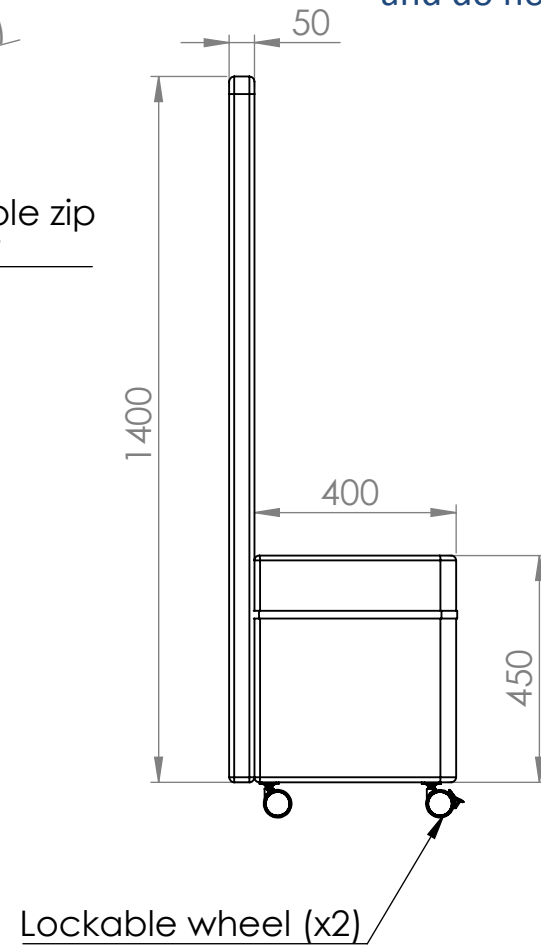

These measurements refer to the frame work and do not include upholstery, seam or zip

Tolerances (mm)			
Dimension			Deviation
(1)	-	20	±0,2
(20)	-	50	±0,5
(50)	-	200	±1,0
(200)	-		±2,0

**GÖTESSONS**

Material	X	Art.nr.	647820	Blad	1/1	A4
Skala	1:15	Sign.	Tolle	Benämning		Rev
		Datum	2016-12-19	Connecting Seat with back panel incl. right zip		-