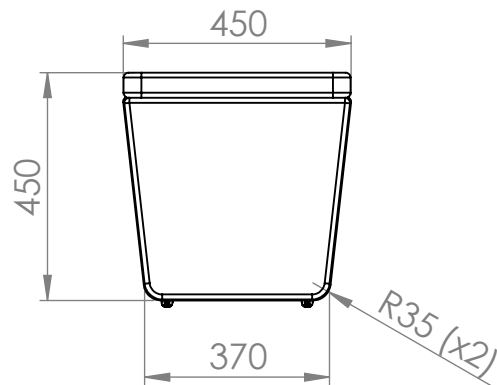

These measurements refer to the frame work and do not include upholstery, seam or zip

Tolerances (mm)			
Dimension			Deviation
(1)	-	20	±0,2
(20)	-	50	±0,5
(50)	-	200	±1,0
(200)	-		±2,0

**GÖTESSONS**

Material	X	Art.nr.	647820	Blad	1/1	A4
Skala	1:15	Sign.	Tolle	Benämning		Rev
		Datum	2016-12-19	Connecting Seat with back panel incl. right zip		-