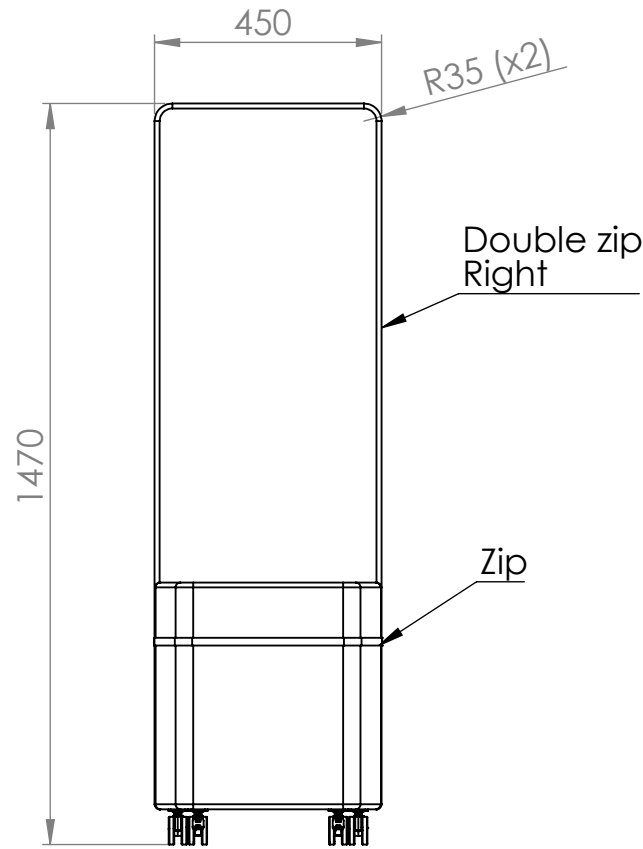

These measurements refer to the frame work and do not include upholstery, seam or zip

Tolerances (mm)			
Dimension			Deviation
(1)	-	20	±0,2
(20)	-	50	±0,5
(50)	-	200	±1,0
(200)	-		±2,0

**GÖTESSONS**

Material	X	Art.nr.	647820	Blad	1/1	A4
Skala	1:15	Sign.	Tolle	Benämning		Rev
		Datum	2016-12-19	Connecting Seat with back panel incl. right zip		-