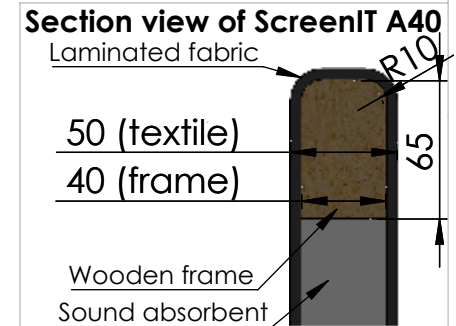

These measurements refer to the frame work and do not include upholstery, seam or zip

Tolerances (mm)			
Dimension			Deviation
(1)	-	20	±0,2
(20)	-	50	±0,5
(50)	-	200	±1,0
(200)	-		±2,0

**GÖTESSONS**

Material	X	Art.nr.	647830	Blad	1/1	A4
Skala	1:15	Sign.	Tolle	Benämning		Rev
		Datum	2016-12-19	Connecting Seat with back panel incl. left zip		-