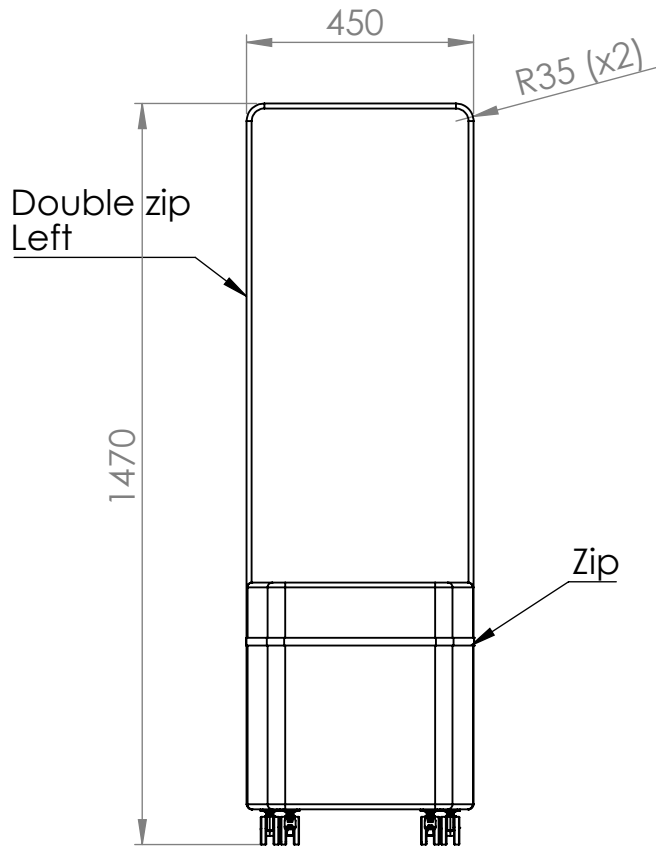

These measurements refer to the frame work and do not include upholstery, seam or zip

Tolerances (mm)			
Dimension			Deviation
(1)	-	20	±0,2
(20)	-	50	±0,5
(50)	-	200	±1,0
(200)	-		±2,0

**GÖTESSONS**

Material	X	Art.nr.	647830	Blad	1/1	A4
Skala	1:15	Sign.	Tolle	Benämning		Rev
		Datum	2016-12-19	Connecting Seat with back panel incl. left zip		-