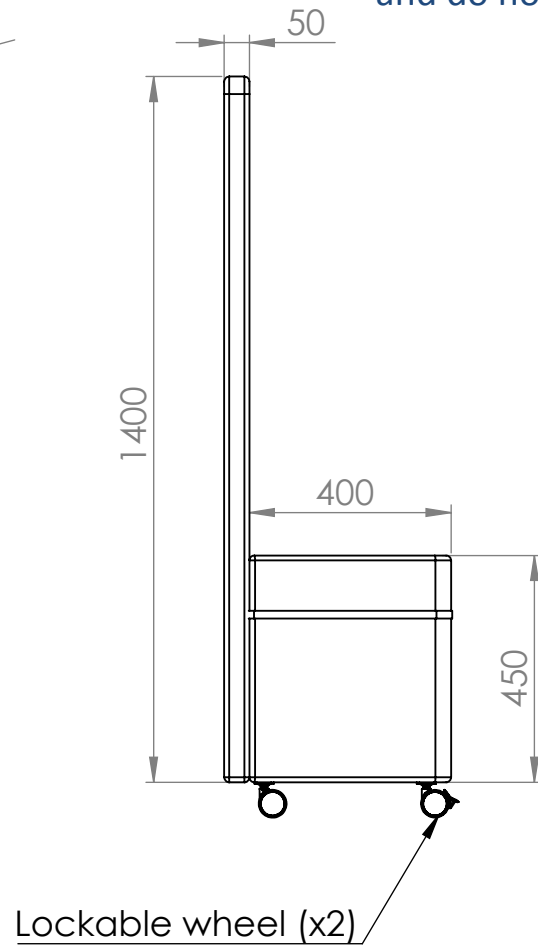

These measurements refer to the frame work and do not include upholstery, seam or zip

Tolerances (mm)			
Dimension			Deviation
(1)	-	20	±0,2
(20)	-	50	±0,5
(50)	-	200	±1,0
(200)	-		±2,0

**GÖTESSONS**

Material	X	Art.nr.	647830	Blad	1/1	A4
Skala	1:15	Sign.	Tolle	Benämning		Rev
		Datum	2016-12-19	Connecting Seat with back panel incl. left zip		-