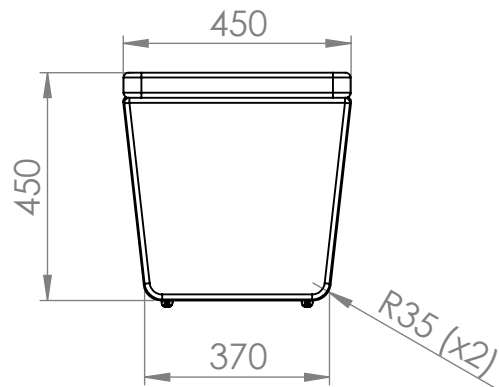

These measurements refer to the frame work and do not include upholstery, seam or zip

Tolerances (mm)			
Dimension			Deviation
(1)	-	20	±0,2
(20)	-	50	±0,5
(50)	-	200	±1,0
(200)	-		±2,0

**GÖTESSONS**

Material	X	Art.nr.	647830	Blad	1/1	A4
Skala	1:15	Sign.	Tolle	Benämning		Rev
		Datum	2016-12-19	Connecting Seat with back panel incl. left zip		-