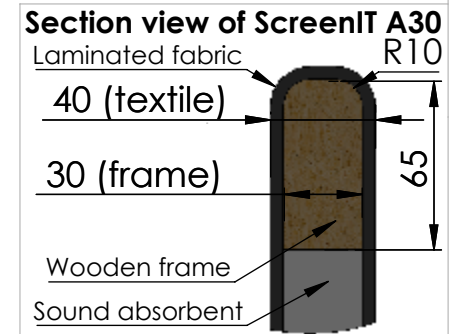

These measurements refer to the frame work
and do not include upholstery, seam or zip

Tolerances (mm)			
Dimension			Deviation
(1)	-	20	±0,2
(20)	-	50	±0,5
(50)	-	200	±1,0
(200)	-		±2,0

Material	x	Art.nr.	641400	Blad	1/1	A4
Skala	1:8	Sign.	Jonte	Benämning		Rev
		Datum	2016-09-05	ScreenIT A30 1300x1010 The Rising		-