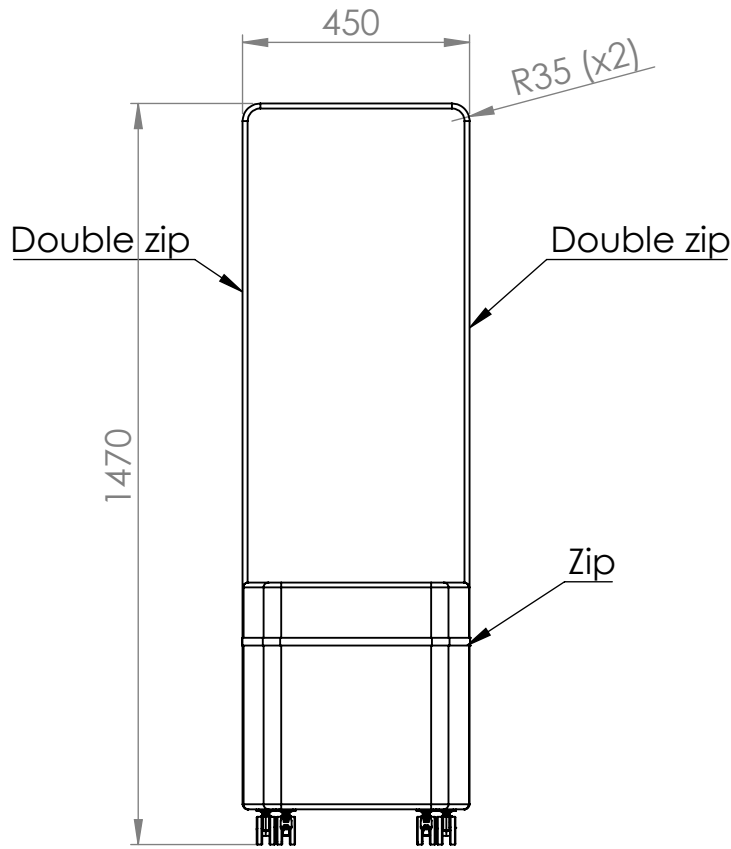

These measurements refer to the frame work and do not include upholstery, seam or zip

Tolerances (mm)			
Dimension			Deviation
(1)	-	20	±0,2
(20)	-	50	±0,5
(50)	-	200	±1,0
(200)	-		±2,0

GÖTESSONS

Material	x	Art.nr.	647810	Blad	1/1	A4
Skala	1:15	Sign.	Tolle	Benämning		Rev
		Datum	2016-12-19	Connecting Seat with back panel incl. double zip		-