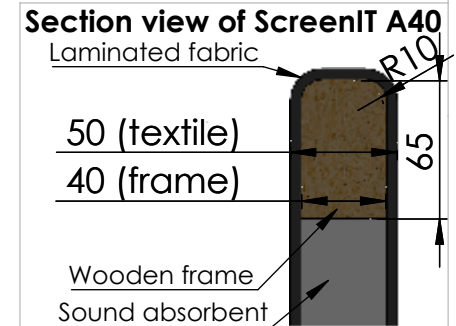

These measurements refer to the frame work and do not include upholstery, seam or zip

Tolerances (mm)			
Dimension			Deviation
(1)	-	20	±0,2
(20)	-	50	±0,5
(50)	-	200	±1,0
(200)	-		±2,0

GÖTESSONS

Material	x	Art.nr.	647810	Blad	1/1	A4
Skala	1:15	Sign.	Tolle	Benämning		Rev
		Datum	2016-12-19	Connecting Seat with back panel incl. double zip		-