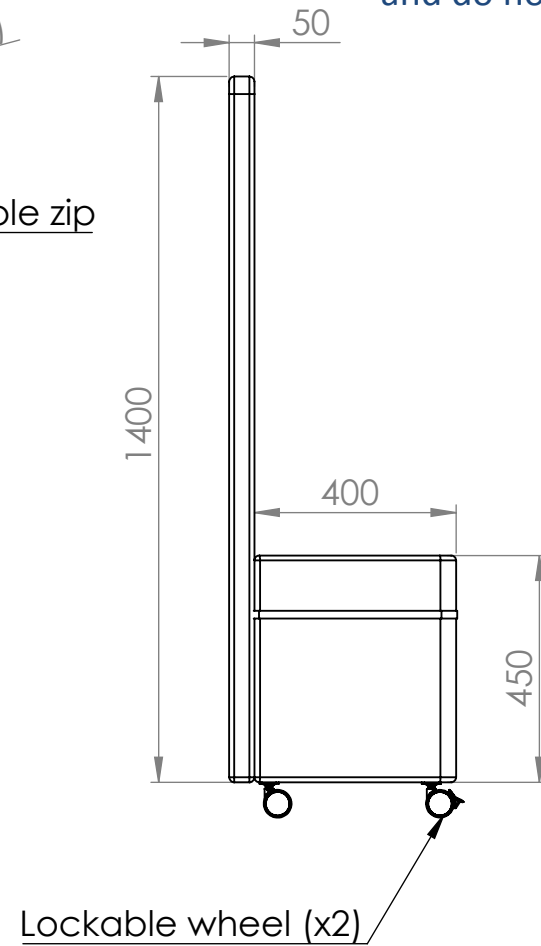

These measurements refer to the frame work and do not include upholstery, seam or zip

Tolerances (mm)			
Dimension			Deviation
(1)	-	20	±0,2
(20)	-	50	±0,5
(50)	-	200	±1,0
(200)	-		±2,0

GÖTESSONS

Material	x	Art.nr.	647810	Blad	1/1	A4
Skala	1:15	Sign.	Tolle	Benämning		Rev
		Datum	2016-12-19	Connecting Seat with back panel incl. double zip		-