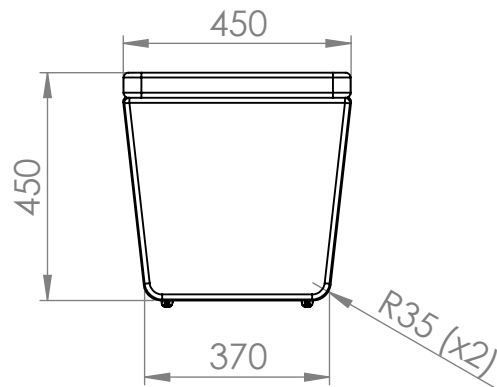

These measurements refer to the frame work and do not include upholstery, seam or zip

Tolerances (mm)			
Dimension			Deviation
(1)	-	20	±0,2
(20)	-	50	±0,5
(50)	-	200	±1,0
(200)	-		±2,0

GÖTESSONS

Material	x	Art.nr.	647810	Blad	1/1	A4
Skala	1:15	Sign.	Tolle	Benämning		Rev
		Datum	2016-12-19	Connecting Seat with back panel incl. double zip		-