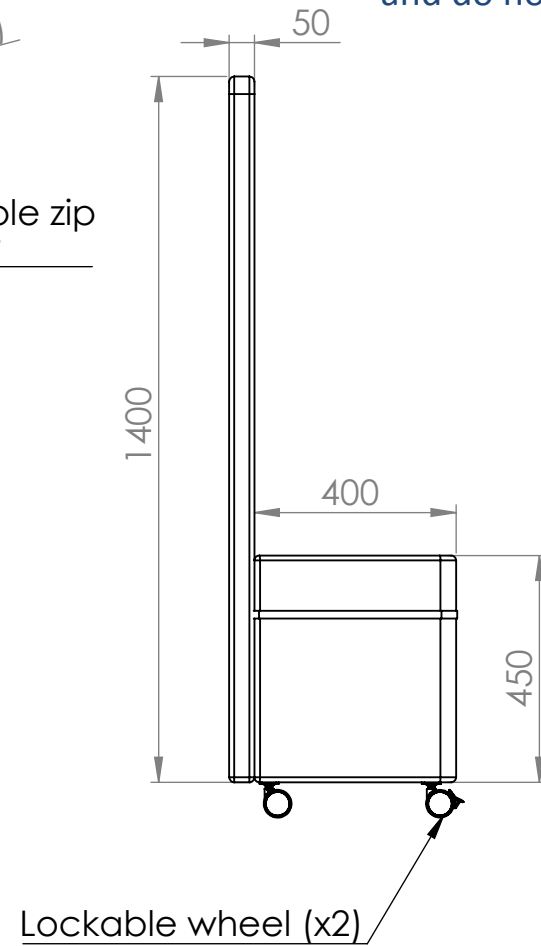

These measurements refer to the frame work and do not include upholstery, seam or zip

Tolerances (mm)			
Dimension			Deviation
(1)	-	20	±0,2
(20)	-	50	±0,5
(50)	-	200	±1,0
(200)	-		±2,0

GÖTESSONS

Material	X	Art.nr.	647820	Blad	1/1	A4
Skala	1:15	Sign.	Tolle	Benämning	Connecting Seat with back panel incl. right zip	
		Datum	2016-12-19			Rev
						-