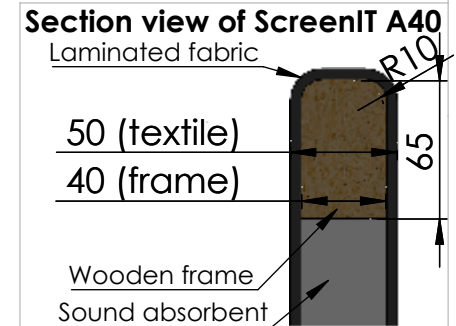

These measurements refer to the frame work and do not include upholstery, seam or zip

Tolerances (mm)			
Dimension			Deviation
(1)	-	20	±0,2
(20)	-	50	±0,5
(50)	-	200	±1,0
(200)	-		±2,0

GÖTESSONS

Material	X	Art.nr.	647820	Blad	1/1	A4
Skala	1:15	Sign.	Tolle	Benämning	Connecting Seat with back panel incl. right zip	
		Datum	2016-12-19			Rev
						-