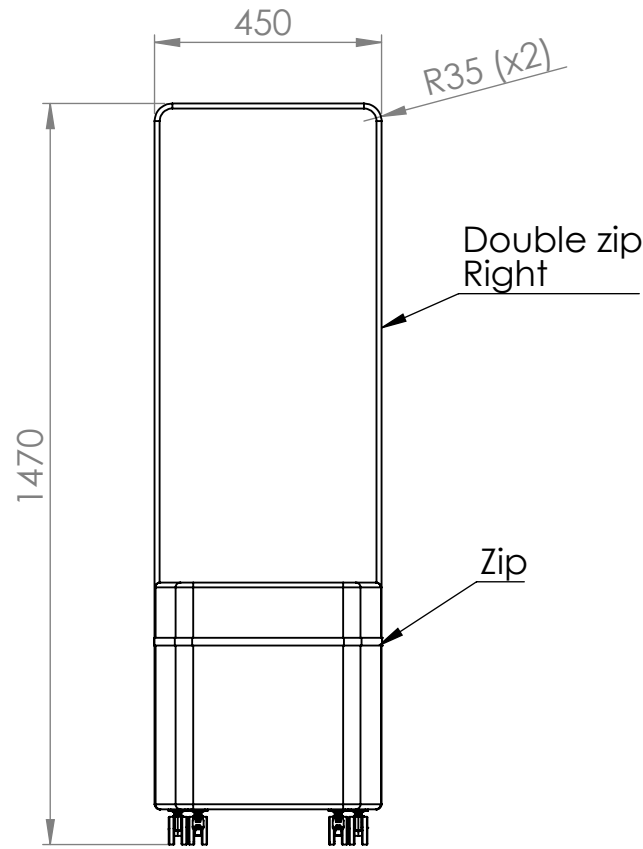

These measurements refer to the frame work and do not include upholstery, seam or zip

Tolerances (mm)			
Dimension			Deviation
(1)	-	20	±0,2
(20)	-	50	±0,5
(50)	-	200	±1,0
(200)	-		±2,0

GÖTESSONS

Material	X	Art.nr.	647820	Blad	1/1	A4
Skala	1:15	Sign.	Tolle	Benämning	Connecting Seat with back panel incl. right zip	
		Datum	2016-12-19			Rev
						-