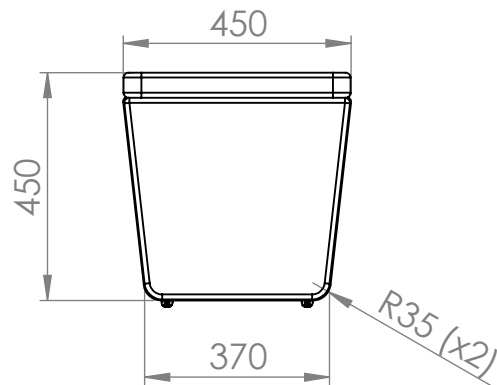

These measurements refer to the frame work and do not include upholstery, seam or zip

Tolerances (mm)			
Dimension			Deviation
(1)	-	20	±0,2
(20)	-	50	±0,5
(50)	-	200	±1,0
(200)	-		±2,0

GÖTESSONS

Material	X	Art.nr.	647820	Blad	1/1	A4
Skala	1:15	Sign.	Tolle	Benämning	Connecting Seat with back panel incl. right zip	
		Datum	2016-12-19			Rev
						-